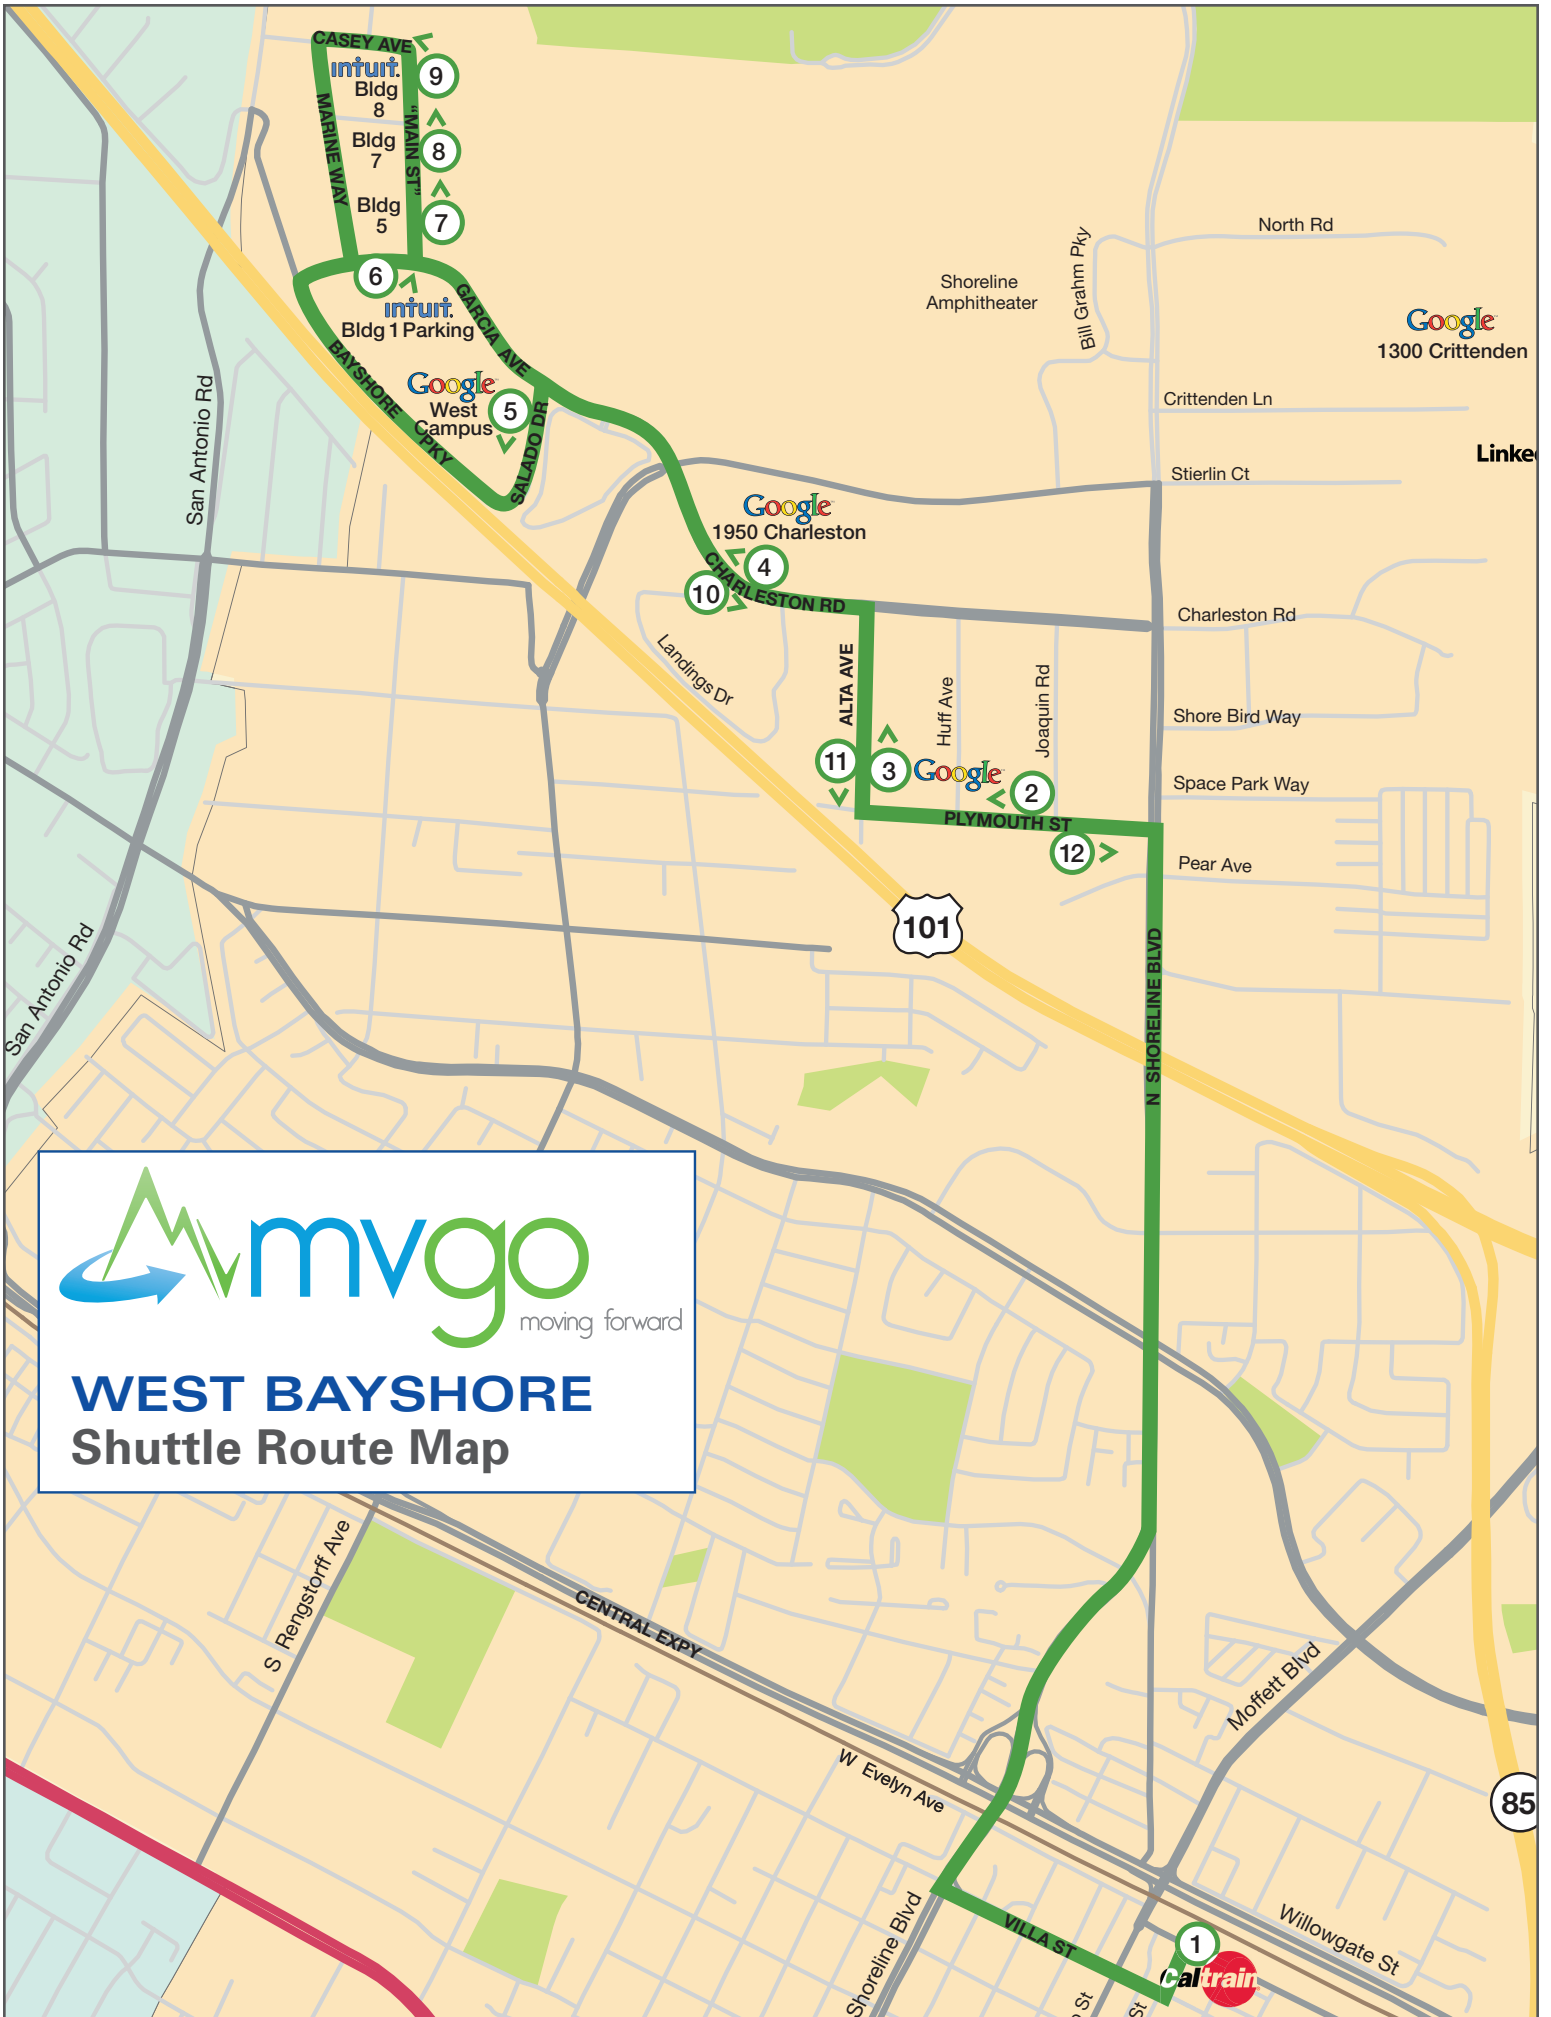

**Bold – Northbound Trains**

Regular – Southbound Trains

Red/Red - Baby Bullet Trains

# East Whisman – PM

Depart MV Transit Center	#301 E Evelyn Ave Parking Lot	E Middle- field @ N Whisman	E Middle- field @ Ellis/ VTA Middlefield Station	Clyde @ Samsung	313 Fairchild (Google)	545 N Whisman (Symantec)	389 N Whisman (Google Quad)	N Whisman @ E Middle- field	Ferry Morse Way @ Eveyln Ave	Arrive MV Transit Center
①	②	③	④	⑤	⑥	⑦	⑧	⑨	⑩	①

## Caltrain Departures

			3:49 PM	3:53 PM	3:54 PM	3:56 PM	3:57 PM	4:00 PM	4:05 PM	4:10 PM
			4:10 PM	4:14 PM	4:15 PM	4:17 PM	4:18 PM	4:21 PM	4:26 PM	4:31 PM
4:18 PM	4:22 PM	4:25 PM	4:27 PM	4:31 PM	4:32 PM	4:34 PM	4:35 PM	4:38 PM	4:43 PM	4:48 PM
4:32 PM	4:36 PM	4:39 PM	4:41 PM	4:45 PM	4:46 PM	4:48 PM	4:49 PM	4:52 PM	4:57 PM	5:02 PM
4:51 PM	4:55 PM	4:58 PM	5:00 PM	5:04 PM	5:05 PM	5:07 PM	5:08 PM	5:11 PM	5:16 PM	5:21 PM
5:09 PM	5:13 PM	5:16 PM	5:18 PM	5:22 PM	5:23 PM	5:25 PM	5:26 PM	5:29 PM	5:34 PM	5:39 PM
5:22 PM	5:26 PM	5:29 PM	5:31 PM	5:35 PM	5:36 PM	5:38 PM	5:39 PM	5:42 PM	5:47 PM	5:52 PM
5:40 PM	5:44 PM	5:47 PM	5:49 PM	5:53 PM	5:54 PM	5:56 PM	5:57 PM	6:00 PM	6:05 PM	6:10 PM
5:56 PM	6:00 PM	6:03 PM	6:05 PM	6:09 PM	6:10 PM	6:12 PM	6:13 PM	6:16 PM	6:21 PM	6:26 PM
6:18 PM	6:22 PM	6:25 PM	6:27 PM	6:31 PM	6:32 PM	6:34 PM	6:35 PM	6:38 PM	6:43 PM	6:48 PM
6:27 PM	6:31 PM	6:34 PM	6:36 PM	6:40 PM	6:41 PM	6:43 PM	6:44 PM	6:47 PM	6:52 PM	6:57 PM
6:50 PM	6:54 PM	6:57 PM	6:59 PM	7:03 PM	7:04 PM	7:06 PM	7:07 PM	7:10 PM	7:15 PM	7:20 PM
7:10 PM	7:14 PM	7:17 PM	7:19 PM	7:23 PM	7:24 PM	7:26 PM	7:27 PM	7:30 PM	7:35 PM	7:40 PM

**Bold** – Northbound Trains  
 Regular – Southbound Trains  
 Red/Red - Baby Bullet Trains

**WEST BAYSHORE**  
Shuttle Route Map