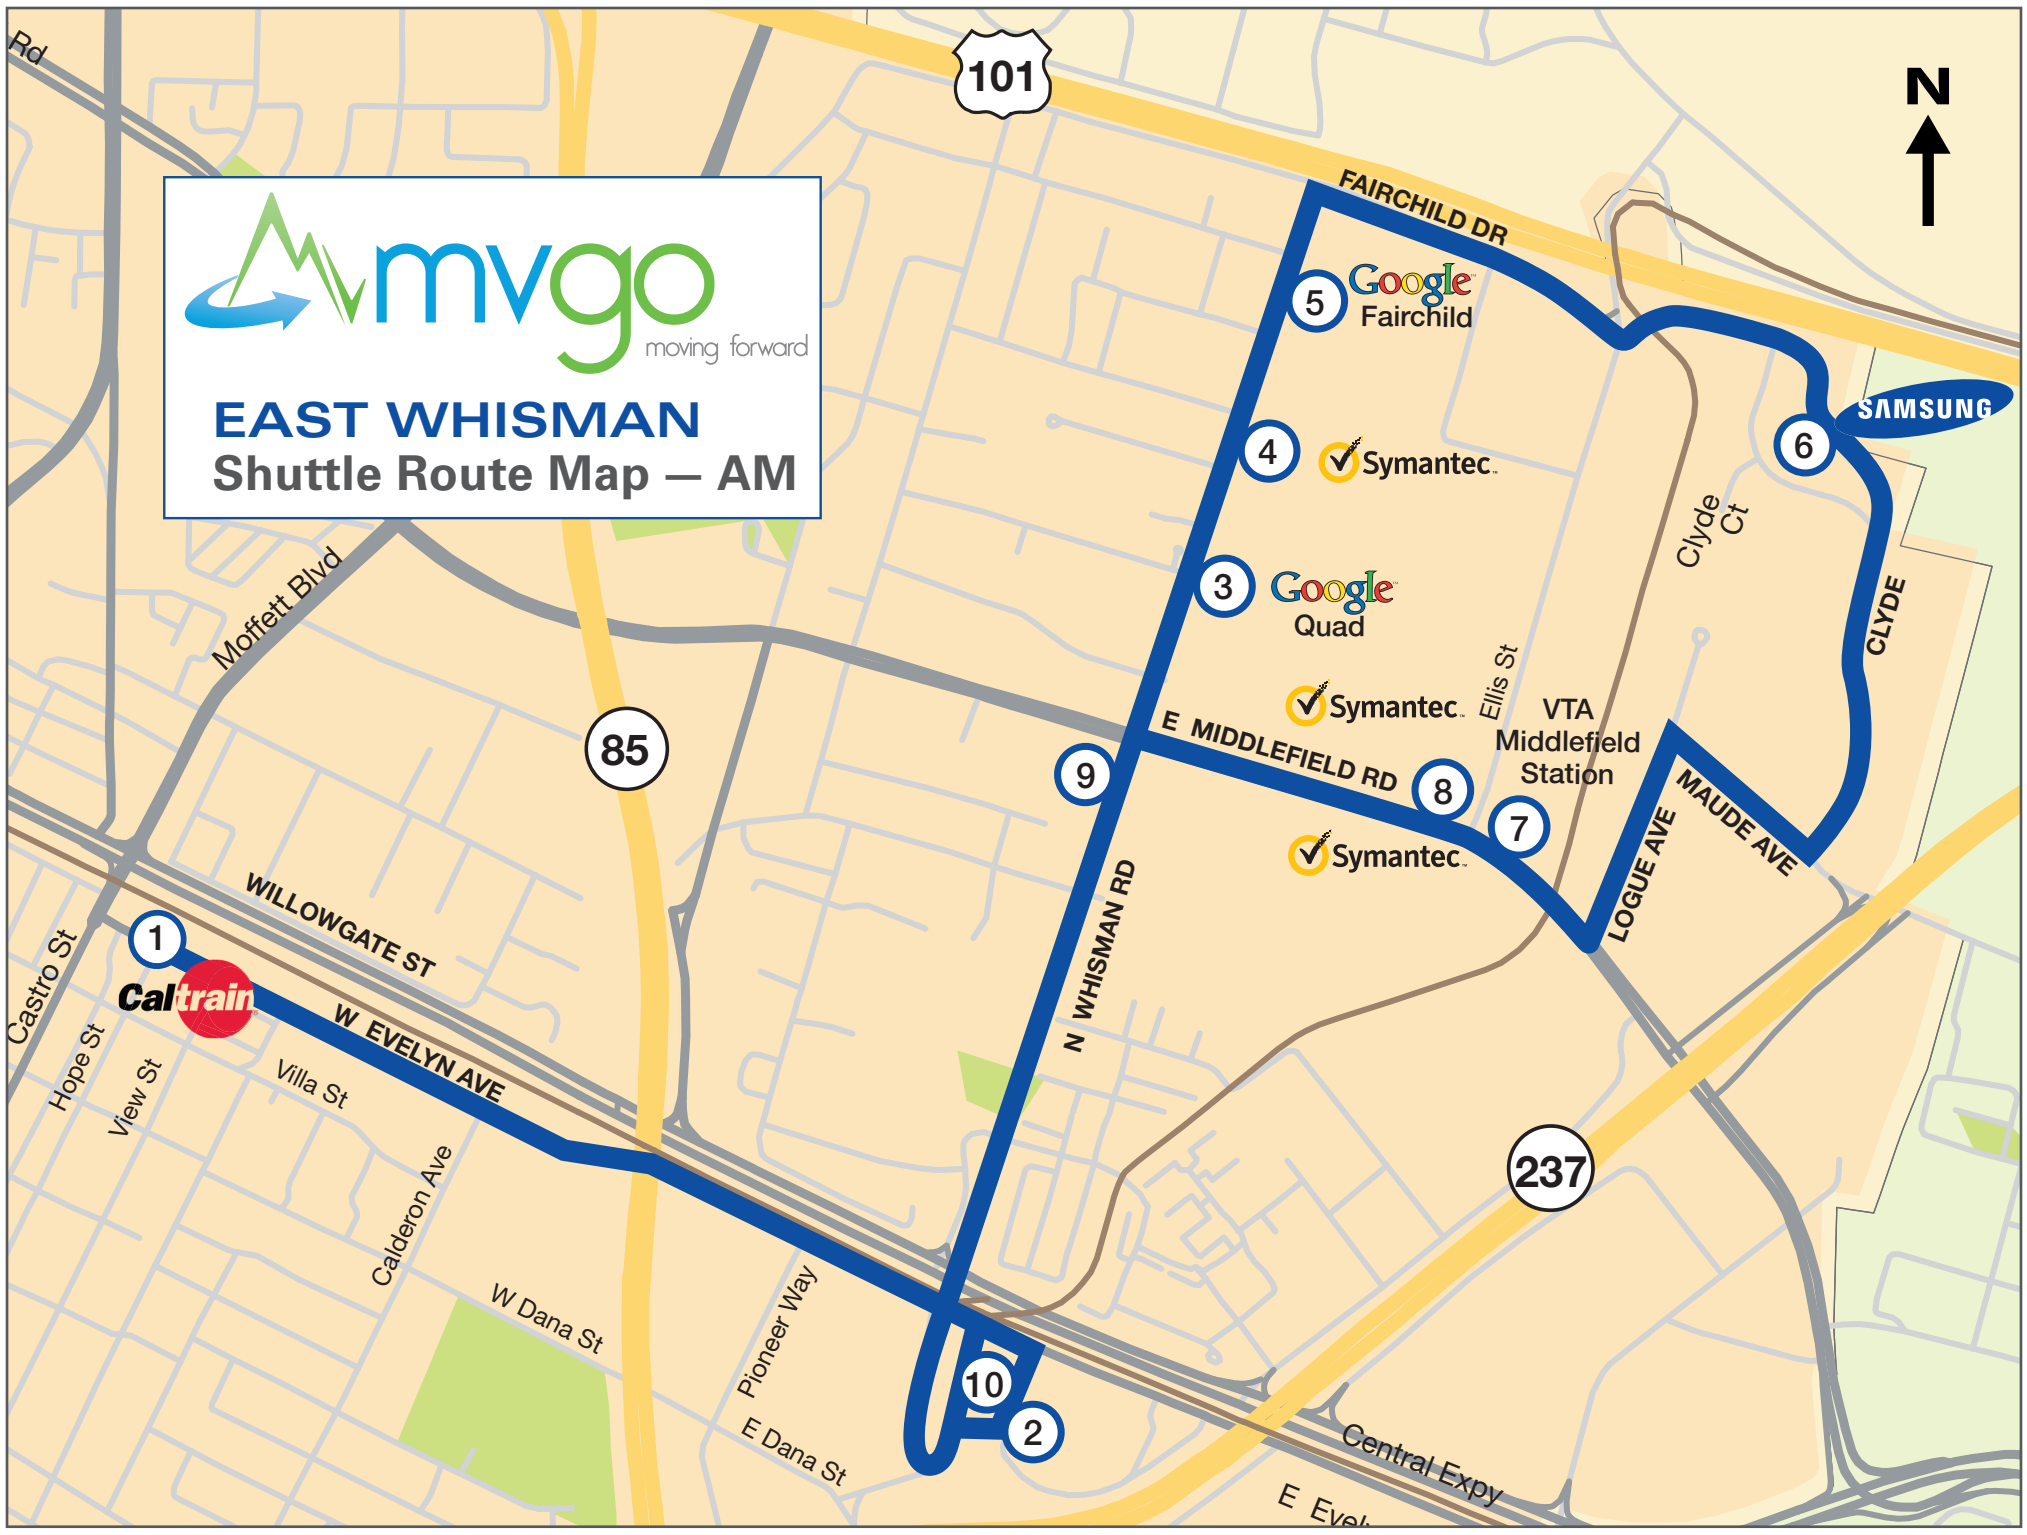

EAST WHISMAN Shuttle Route Map – AM