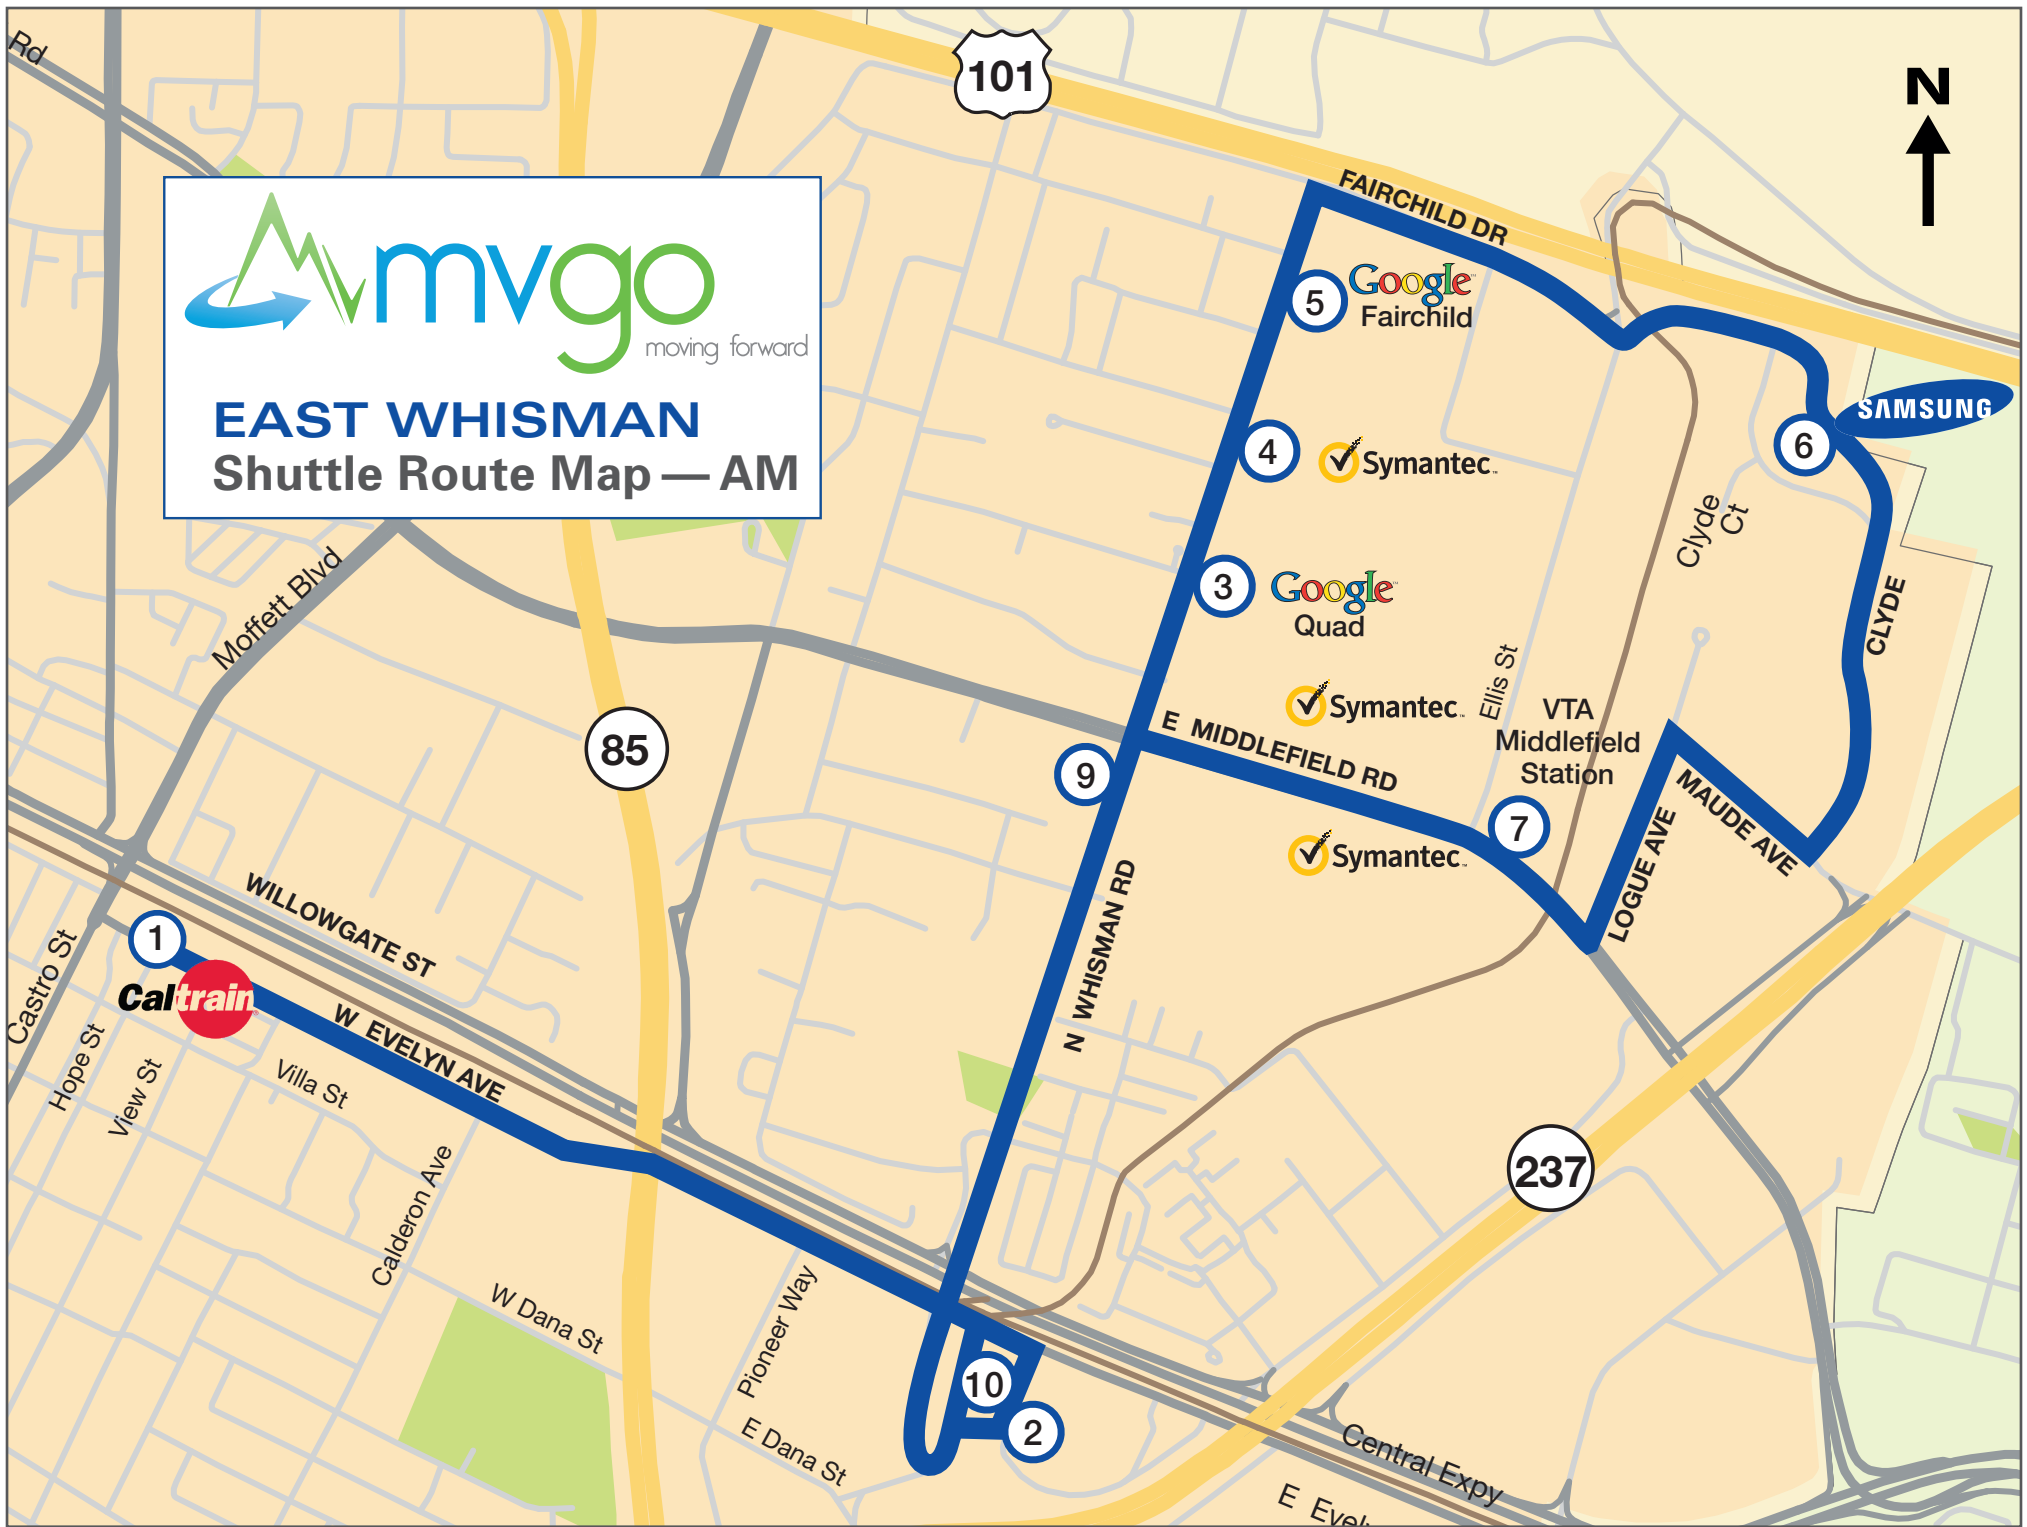

# EAST WHISMAN Shuttle Route Map — AM

5 Google Fairchild

4 Symantec

3 Google Quad

Symantec

Symantec

SAMSUNG

237