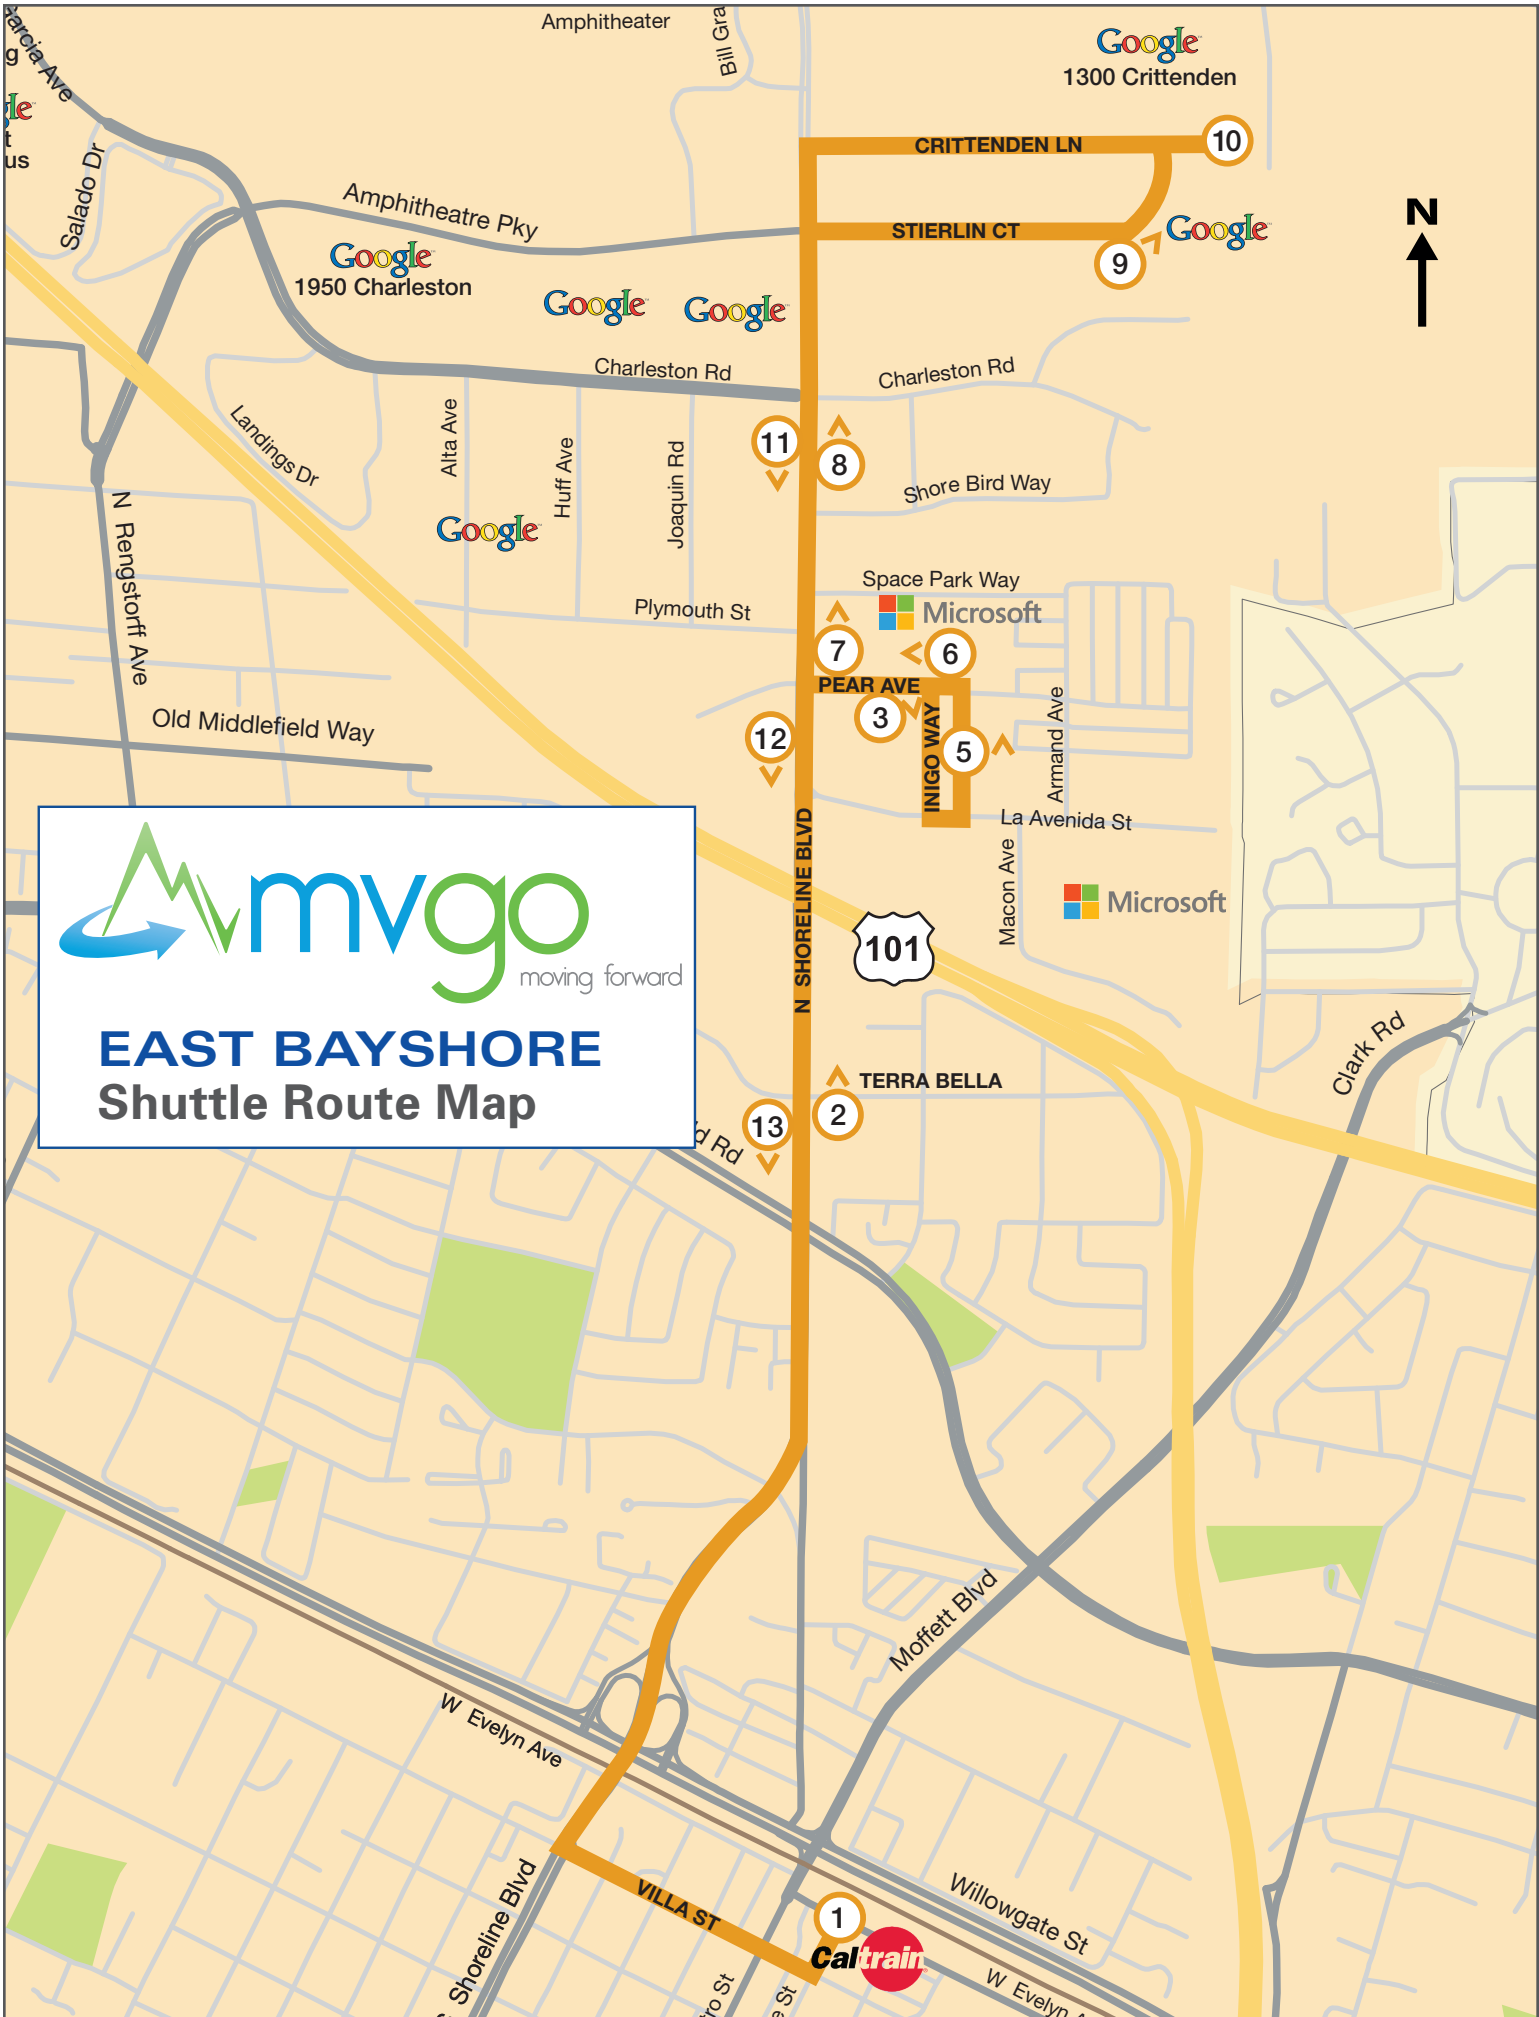

mvgo
moving forward

EAST BAYSHORE
Shuttle Route Map