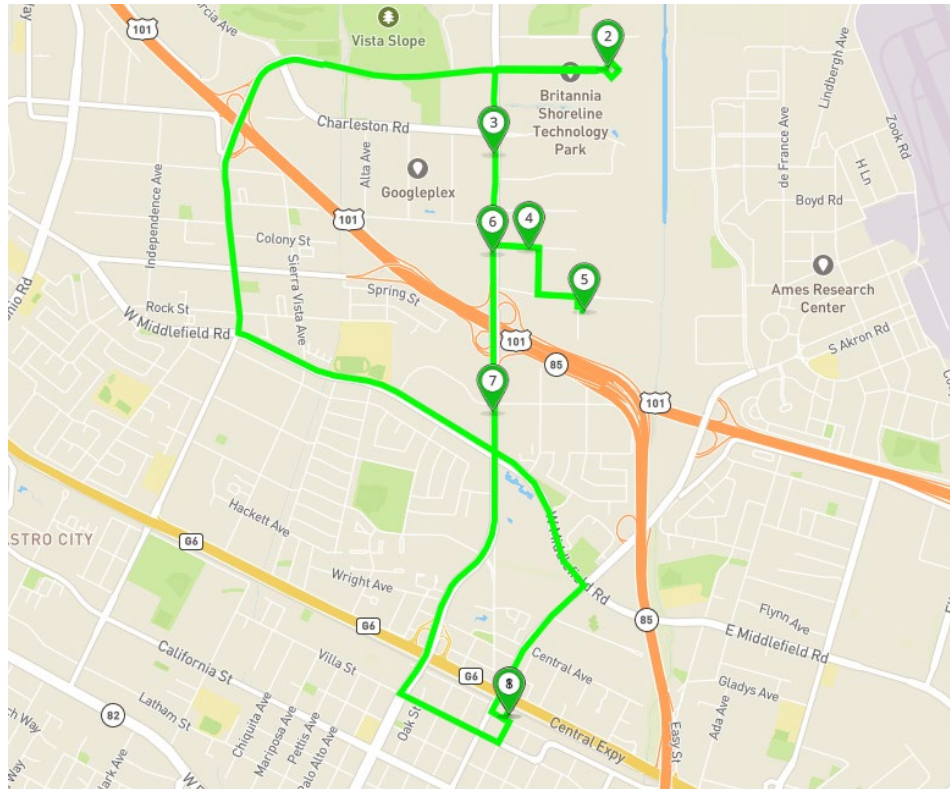

Route B Concert Routing and Schedule

On days when there is a concert at Shoreline Amphitheatre, all NB Stops on Shoreline will be closed due to the detour we will have in place. See detour map and schedule below.

Mountain View Transit Center	Crittenden Lane	Shoreline @ Charleston (SB)	Pear Ave. @ Inigo	1045 La Avenida (Microsoft)	Shoreline @ Pear (SB)	Shoreline @ Terra Bella (SB)	Mountain View Transit Center
	3:26 PM	3:29 PM	3:30 PM	3:32 PM	3:34 PM	3:36 PM	3:44 PM
	3:41 PM	3:44 PM	3:46 PM	3:48 PM	3:50 PM	3:53 PM	4:01 PM
3:46 PM	4:00 PM	4:04 PM	4:06 PM	4:08 PM	4:10 PM	4:13 PM	4:23 PM
4:07 PM	4:21 PM	4:25 PM	4:27 PM	4:29 PM	4:31 PM	4:34 PM	4:45 PM
	4:36 PM	4:40 PM	4:42 PM	4:44 PM	4:46 PM	4:49 PM	5:00 PM
4:38 PM	4:55 PM	4:59 PM	5:01 PM	5:03 PM	5:05 PM	5:08 PM	5:20 PM
4:55 PM	5:12 PM	5:16 PM	5:18 PM	5:20 PM	5:22 PM	5:25 PM	5:35 PM
5:04 PM	5:21 PM	5:25 PM	5:27 PM	5:29 PM	5:31 PM	5:34 PM	5:44 PM
5:25 PM	5:42 PM	5:46 PM	5:48 PM	5:50 PM	5:52 PM	5:55 PM	6:05 PM
5:42 PM	5:59 PM	6:03 PM	6:05 PM	6:07 PM	6:09 PM	6:12 PM	6:22 PM
6:03 PM	6:25 PM	6:29 PM	6:31 PM	6:33 PM	6:35 PM	6:38 PM	6:48 PM
6:15 PM	6:44 PM	6:48 PM	6:50 PM	6:52 PM	6:54 PM	6:57 PM	7:07 PM
6:30 PM	6:59 PM	7:03 PM	7:05 PM	7:07 PM	7:09 PM	7:12 PM	7:22 PM
6:56 PM	7:25 PM	7:29 PM	7:31 PM	7:33 PM	7:35 PM	7:38 PM	7:48 PM

Route C Concert Routing and Schedule

On days when there is a concert at Shoreline Amphitheatre, North Bayshore will not be served, use Route D instead.

Mountain View Transit Center	San Antonio @ Miller (SB)	El Camino @ Distel (EB)	Mountain View Transit Center
3:24 PM	3:35 PM	3:38 PM	3:47 PM
3:49 PM	4:00 PM	4:03 PM	4:14 PM
4:16 PM	4:27 PM	4:30 PM	4:41 PM
4:42 PM	4:53 PM	4:56 PM	5:07 PM
5:09 PM	5:20 PM	5:23 PM	5:34 PM
5:44 PM	5:55 PM	5:58 PM	6:09 PM
6:10 PM	6:21 PM	6:24 PM	6:35 PM
6:37 PM	6:48 PM	6:51 PM	7:02 PM
7:20 PM	7:31 PM	7:34 PM	7:45 PM