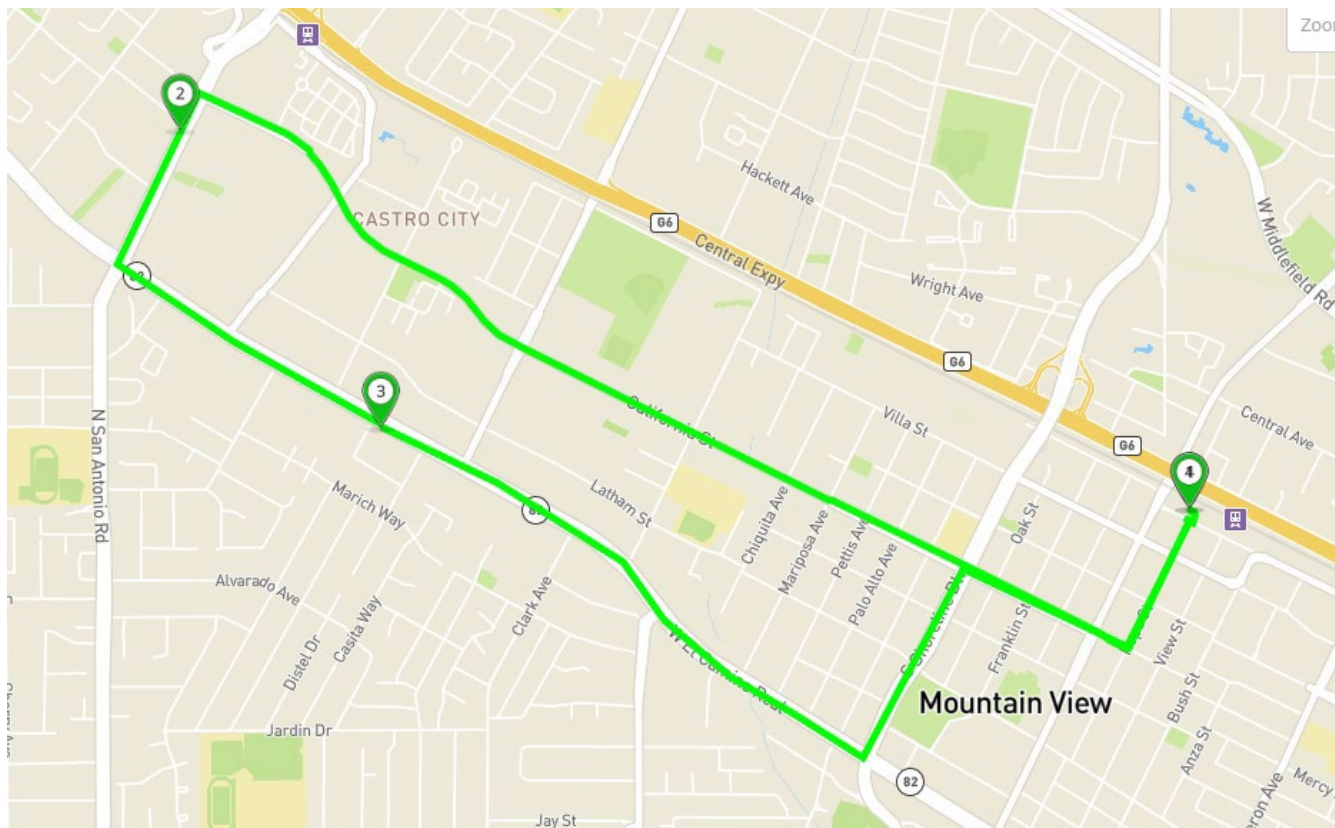

Route B Concert Routing and Schedule

On days when there is a concert at Shoreline Amphitheatre, all NB Stops on Shoreline will be closed due to the detour we will have in place. See detour map and schedule below.

Mountain View Transit Center	Crittenden Lane	Shoreline @ Charleston (SB)	Pear Ave. @ Inigo	1045 La Avenida (Microsoft)	Shoreline @ Pear (SB)	Shoreline @ Terra Bella (SB)	Mountain View Transit Center
	3:26 PM	3:29 PM	3:30 PM	3:32 PM	3:34 PM	3:36 PM	3:44 PM
	3:41 PM	3:44 PM	3:46 PM	3:48 PM	3:50 PM	3:53 PM	4:01 PM
3:46 PM	4:00 PM	4:04 PM	4:06 PM	4:08 PM	4:10 PM	4:13 PM	4:23 PM
4:07 PM	4:21 PM	4:25 PM	4:27 PM	4:29 PM	4:31 PM	4:34 PM	4:45 PM
	4:36 PM	4:40 PM	4:42 PM	4:44 PM	4:46 PM	4:49 PM	5:00 PM
4:38 PM	4:55 PM	4:59 PM	5:01 PM	5:03 PM	5:05 PM	5:08 PM	5:20 PM
4:55 PM	5:12 PM	5:16 PM	5:18 PM	5:20 PM	5:22 PM	5:25 PM	5:35 PM
5:04 PM	5:21 PM	5:25 PM	5:27 PM	5:29 PM	5:31 PM	5:34 PM	5:44 PM
5:25 PM	5:42 PM	5:46 PM	5:48 PM	5:50 PM	5:52 PM	5:55 PM	6:05 PM
5:42 PM	5:59 PM	6:03 PM	6:05 PM	6:07 PM	6:09 PM	6:12 PM	6:22 PM
6:03 PM	6:25 PM	6:29 PM	6:31 PM	6:33 PM	6:35 PM	6:38 PM	6:48 PM
6:15 PM	6:44 PM	6:48 PM	6:50 PM	6:52 PM	6:54 PM	6:57 PM	7:07 PM
6:30 PM	6:59 PM	7:03 PM	7:05 PM	7:07 PM	7:09 PM	7:12 PM	7:22 PM
6:56 PM	7:25 PM	7:29 PM	7:31 PM	7:33 PM	7:35 PM	7:38 PM	7:48 PM

Route C Concert Routing and Schedule

On days when there is a concert at Shoreline Amphitheatre, North Bayshore will not be served, use Route D instead.

Mountain View Transit Center	San Antonio @ Miller (SB)	El Camino @ Distel (EB)	Mountain View Transit Center
3:24 PM	3:35 PM	3:38 PM	3:47 PM
3:49 PM	4:00 PM	4:03 PM	4:14 PM
4:16 PM	4:27 PM	4:30 PM	4:41 PM
4:42 PM	4:53 PM	4:56 PM	5:07 PM
5:09 PM	5:20 PM	5:23 PM	5:34 PM
5:44 PM	5:55 PM	5:58 PM	6:09 PM
6:10 PM	6:21 PM	6:24 PM	6:35 PM
6:37 PM	6:48 PM	6:51 PM	7:02 PM
7:20 PM	7:31 PM	7:34 PM	7:45 PM