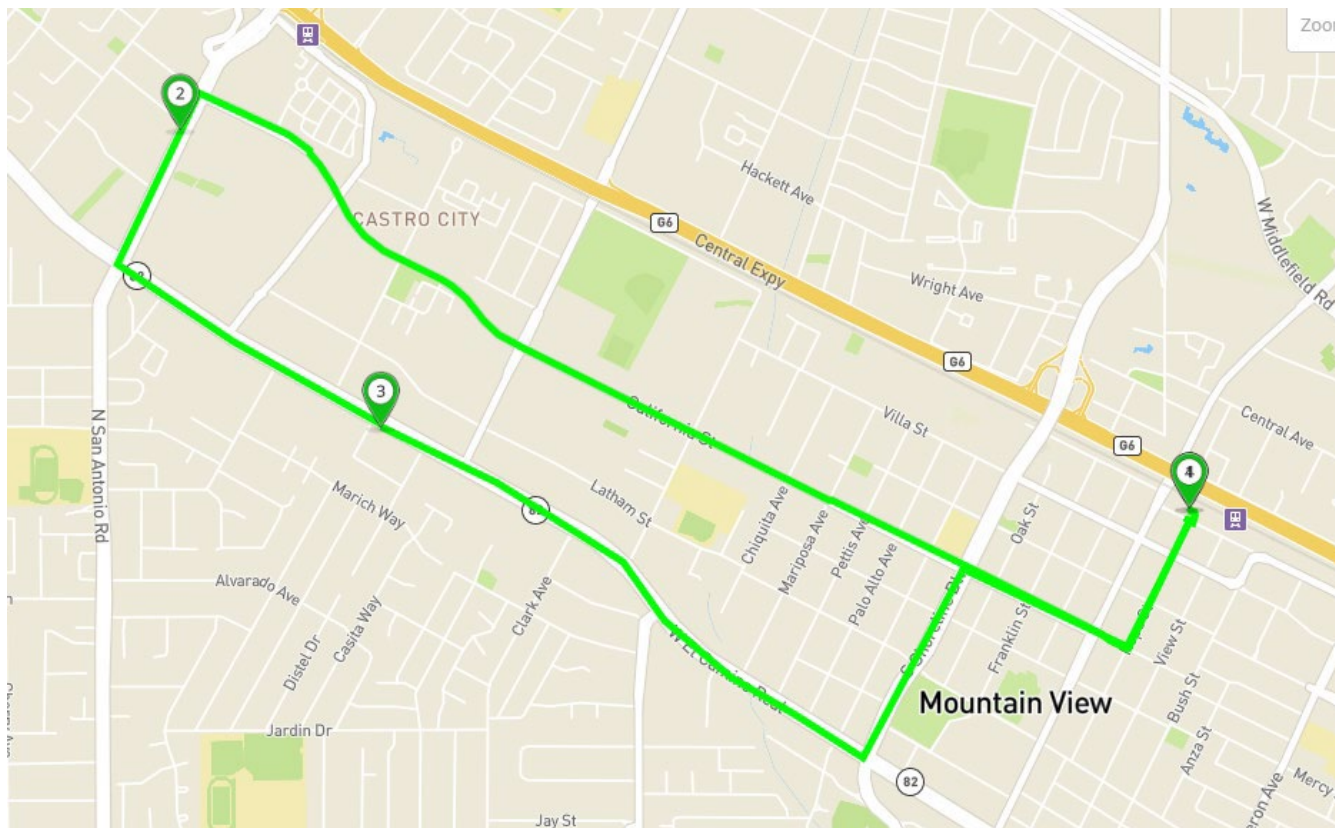

Route C Concert Routing and Schedule

On days when there is a concert at Shoreline Amphitheatre, North Bayshore will not be served, use Route D instead.

Mountain View Transit Center	San Antonio @ Miller (SB)	El Camino @ Distel (EB)	Mountain View Transit Center
3:24 PM	3:35 PM	3:38 PM	3:47 PM
3:49 PM	4:00 PM	4:03 PM	4:14 PM
4:16 PM	4:27 PM	4:30 PM	4:41 PM
4:42 PM	4:53 PM	4:56 PM	5:07 PM
5:09 PM	5:20 PM	5:23 PM	5:34 PM
5:44 PM	5:55 PM	5:58 PM	6:09 PM
6:10 PM	6:21 PM	6:24 PM	6:35 PM
6:37 PM	6:48 PM	6:51 PM	7:02 PM
7:20 PM	7:31 PM	7:34 PM	7:45 PM