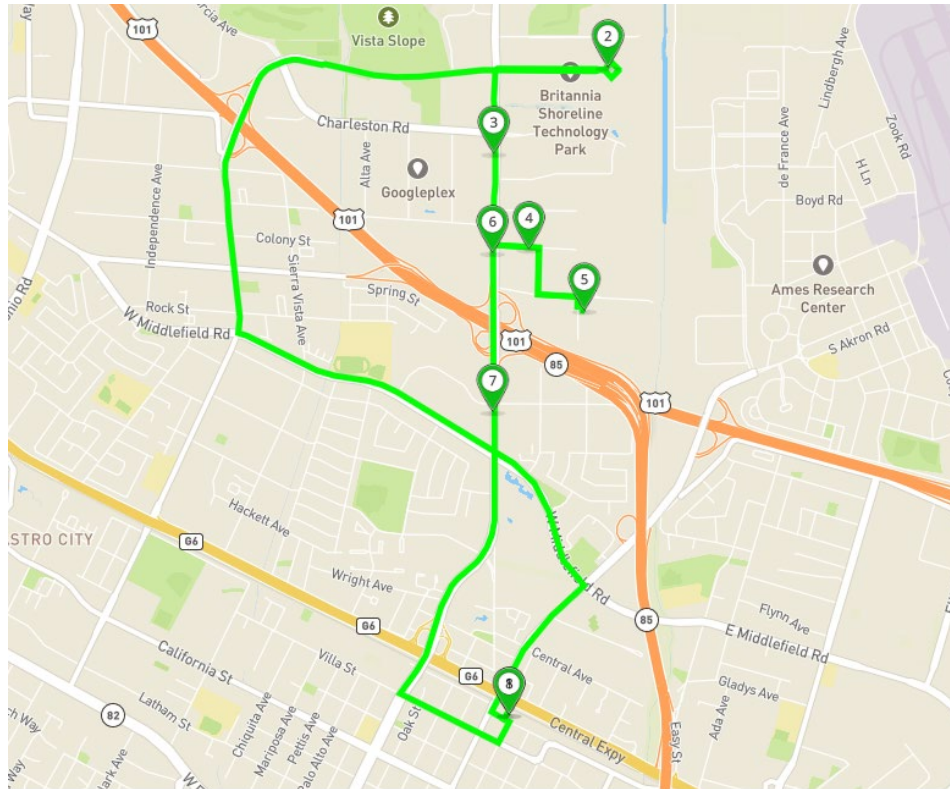

## Route B Concert Routing and Schedule

On days when there is a concert at Shoreline Amphitheatre, all NB Stops on Shoreline will be closed due to the detour we will have in place. See detour map and schedule below.

Mountain View Transit Center	Crittenden Lane	Shoreline @ Charleston (SB)	Pear Ave. @ Inigo	1045 La Avenida (Microsoft)	Shoreline @ Pear (SB)	Shoreline @ Terra Bella (SB)	Mountain View Transit Center
	3:26 PM	3:29 PM	3:30 PM	3:32 PM	3:34 PM	3:36 PM	3:44 PM
	3:41 PM	3:44 PM	3:46 PM	3:48 PM	3:50 PM	3:53 PM	4:01 PM
3:46 PM	4:00 PM	4:04 PM	4:06 PM	4:08 PM	4:10 PM	4:13 PM	4:23 PM
4:07 PM	4:21 PM	4:25 PM	4:27 PM	4:29 PM	4:31 PM	4:34 PM	4:45 PM
	4:36 PM	4:40 PM	4:42 PM	4:44 PM	4:46 PM	4:49 PM	5:00 PM
4:38 PM	4:55 PM	4:59 PM	5:01 PM	5:03 PM	5:05 PM	5:08 PM	5:20 PM
4:55 PM	5:12 PM	5:16 PM	5:18 PM	5:20 PM	5:22 PM	5:25 PM	5:35 PM
5:04 PM	5:21 PM	5:25 PM	5:27 PM	5:29 PM	5:31 PM	5:34 PM	5:44 PM
5:25 PM	5:42 PM	5:46 PM	5:48 PM	5:50 PM	5:52 PM	5:55 PM	6:05 PM
5:42 PM	5:59 PM	6:03 PM	6:05 PM	6:07 PM	6:09 PM	6:12 PM	6:22 PM
6:03 PM	6:25 PM	6:29 PM	6:31 PM	6:33 PM	6:35 PM	6:38 PM	6:48 PM
6:15 PM	6:44 PM	6:48 PM	6:50 PM	6:52 PM	6:54 PM	6:57 PM	7:07 PM
6:30 PM	6:59 PM	7:03 PM	7:05 PM	7:07 PM	7:09 PM	7:12 PM	7:22 PM
6:56 PM	7:25 PM	7:29 PM	7:31 PM	7:33 PM	7:35 PM	7:38 PM	7:48 PM